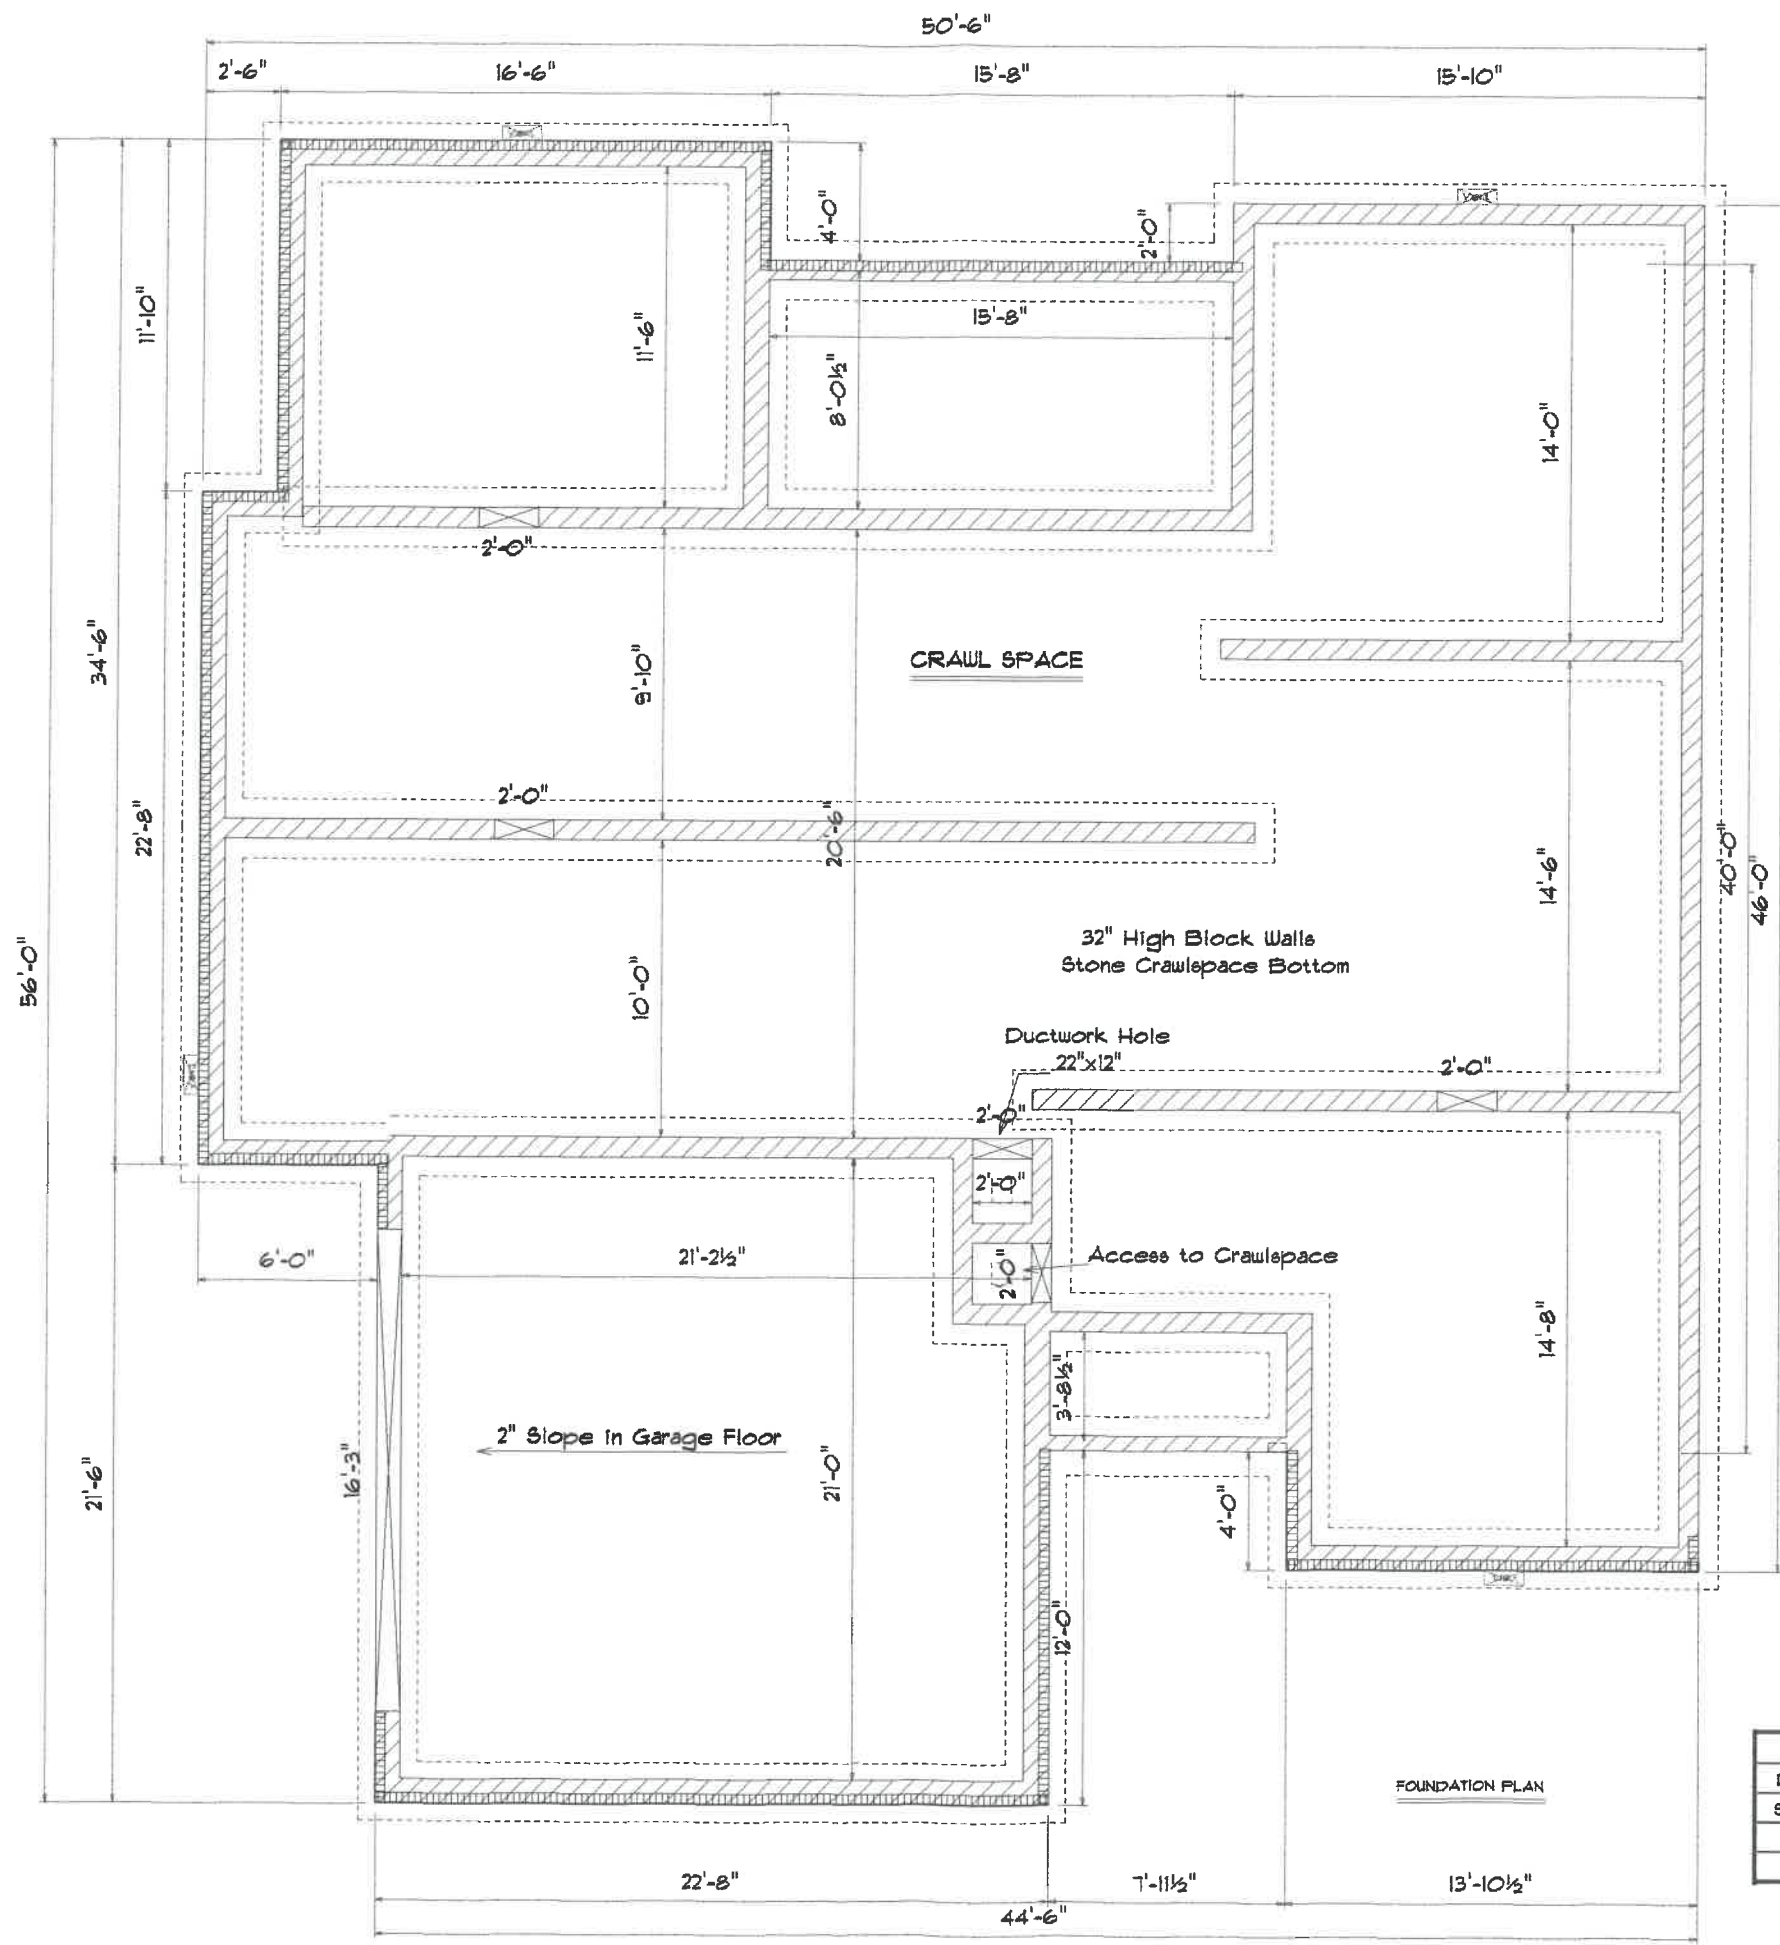

FRONT ELEVATION

REAR ELEVATION

1132 Boles Rd

| | |
|-------------------------------|----------------|
| Kahle Design & Build | |
| Defiance, Oh | Phone 437-4805 |
| Scale: Var: 1/8" | Date 01/19/02 |
| Ms. Ross Marie Cole | |
| Location: Chelsea Condominium | |

RIGHT ELEVATION 4" Vinyl Siding

4" Vinyl Siding 5 1/2" Box Window 6" Wood Siding

LEFT ELEVATION

| | |
|---------------------------------|----------------|
| <i>Kahle Design & Build</i> | |
| Defiance, Oh | Phone 437-4805 |
| Scale: Var. 1/8" | Date 01/19/02 |
| Chelsea Condominium | |
| Location: Sales Rd. Napoleon | |

4'-10 1/4" X 4'-5 1/2"
 Square Footage : House 1718
 Garage 492
 Bk. Porch 130
 Frt. Porch 32

| | |
|-------------------------------|----------------|
| Kahle Design & Build | |
| Defiance, Oh | Phone 497-4805 |
| Scale: Var. 1/8" = 1'-0" | Date 01/18/02 |
| Ms. Cole Condominium | |
| Location : Bales Rd. Napoleon | |

ELECTRICAL PLAN

Square Footage : House 1718
 Garage 492
 Bk. Porch 130
 Frt. Porch 32

Square Footage : House 1634
 Garage 473
 Bk. Porch 128
 Frt. Porch 32

Kahle Design & Build
 Defiance, Oh Phone 487-4805
 Scale: Var. 1/8" = 1'-0" Date 01/12/02
 Ms. Rosemarie Cole
 Location : Bates Rd. Napoleon