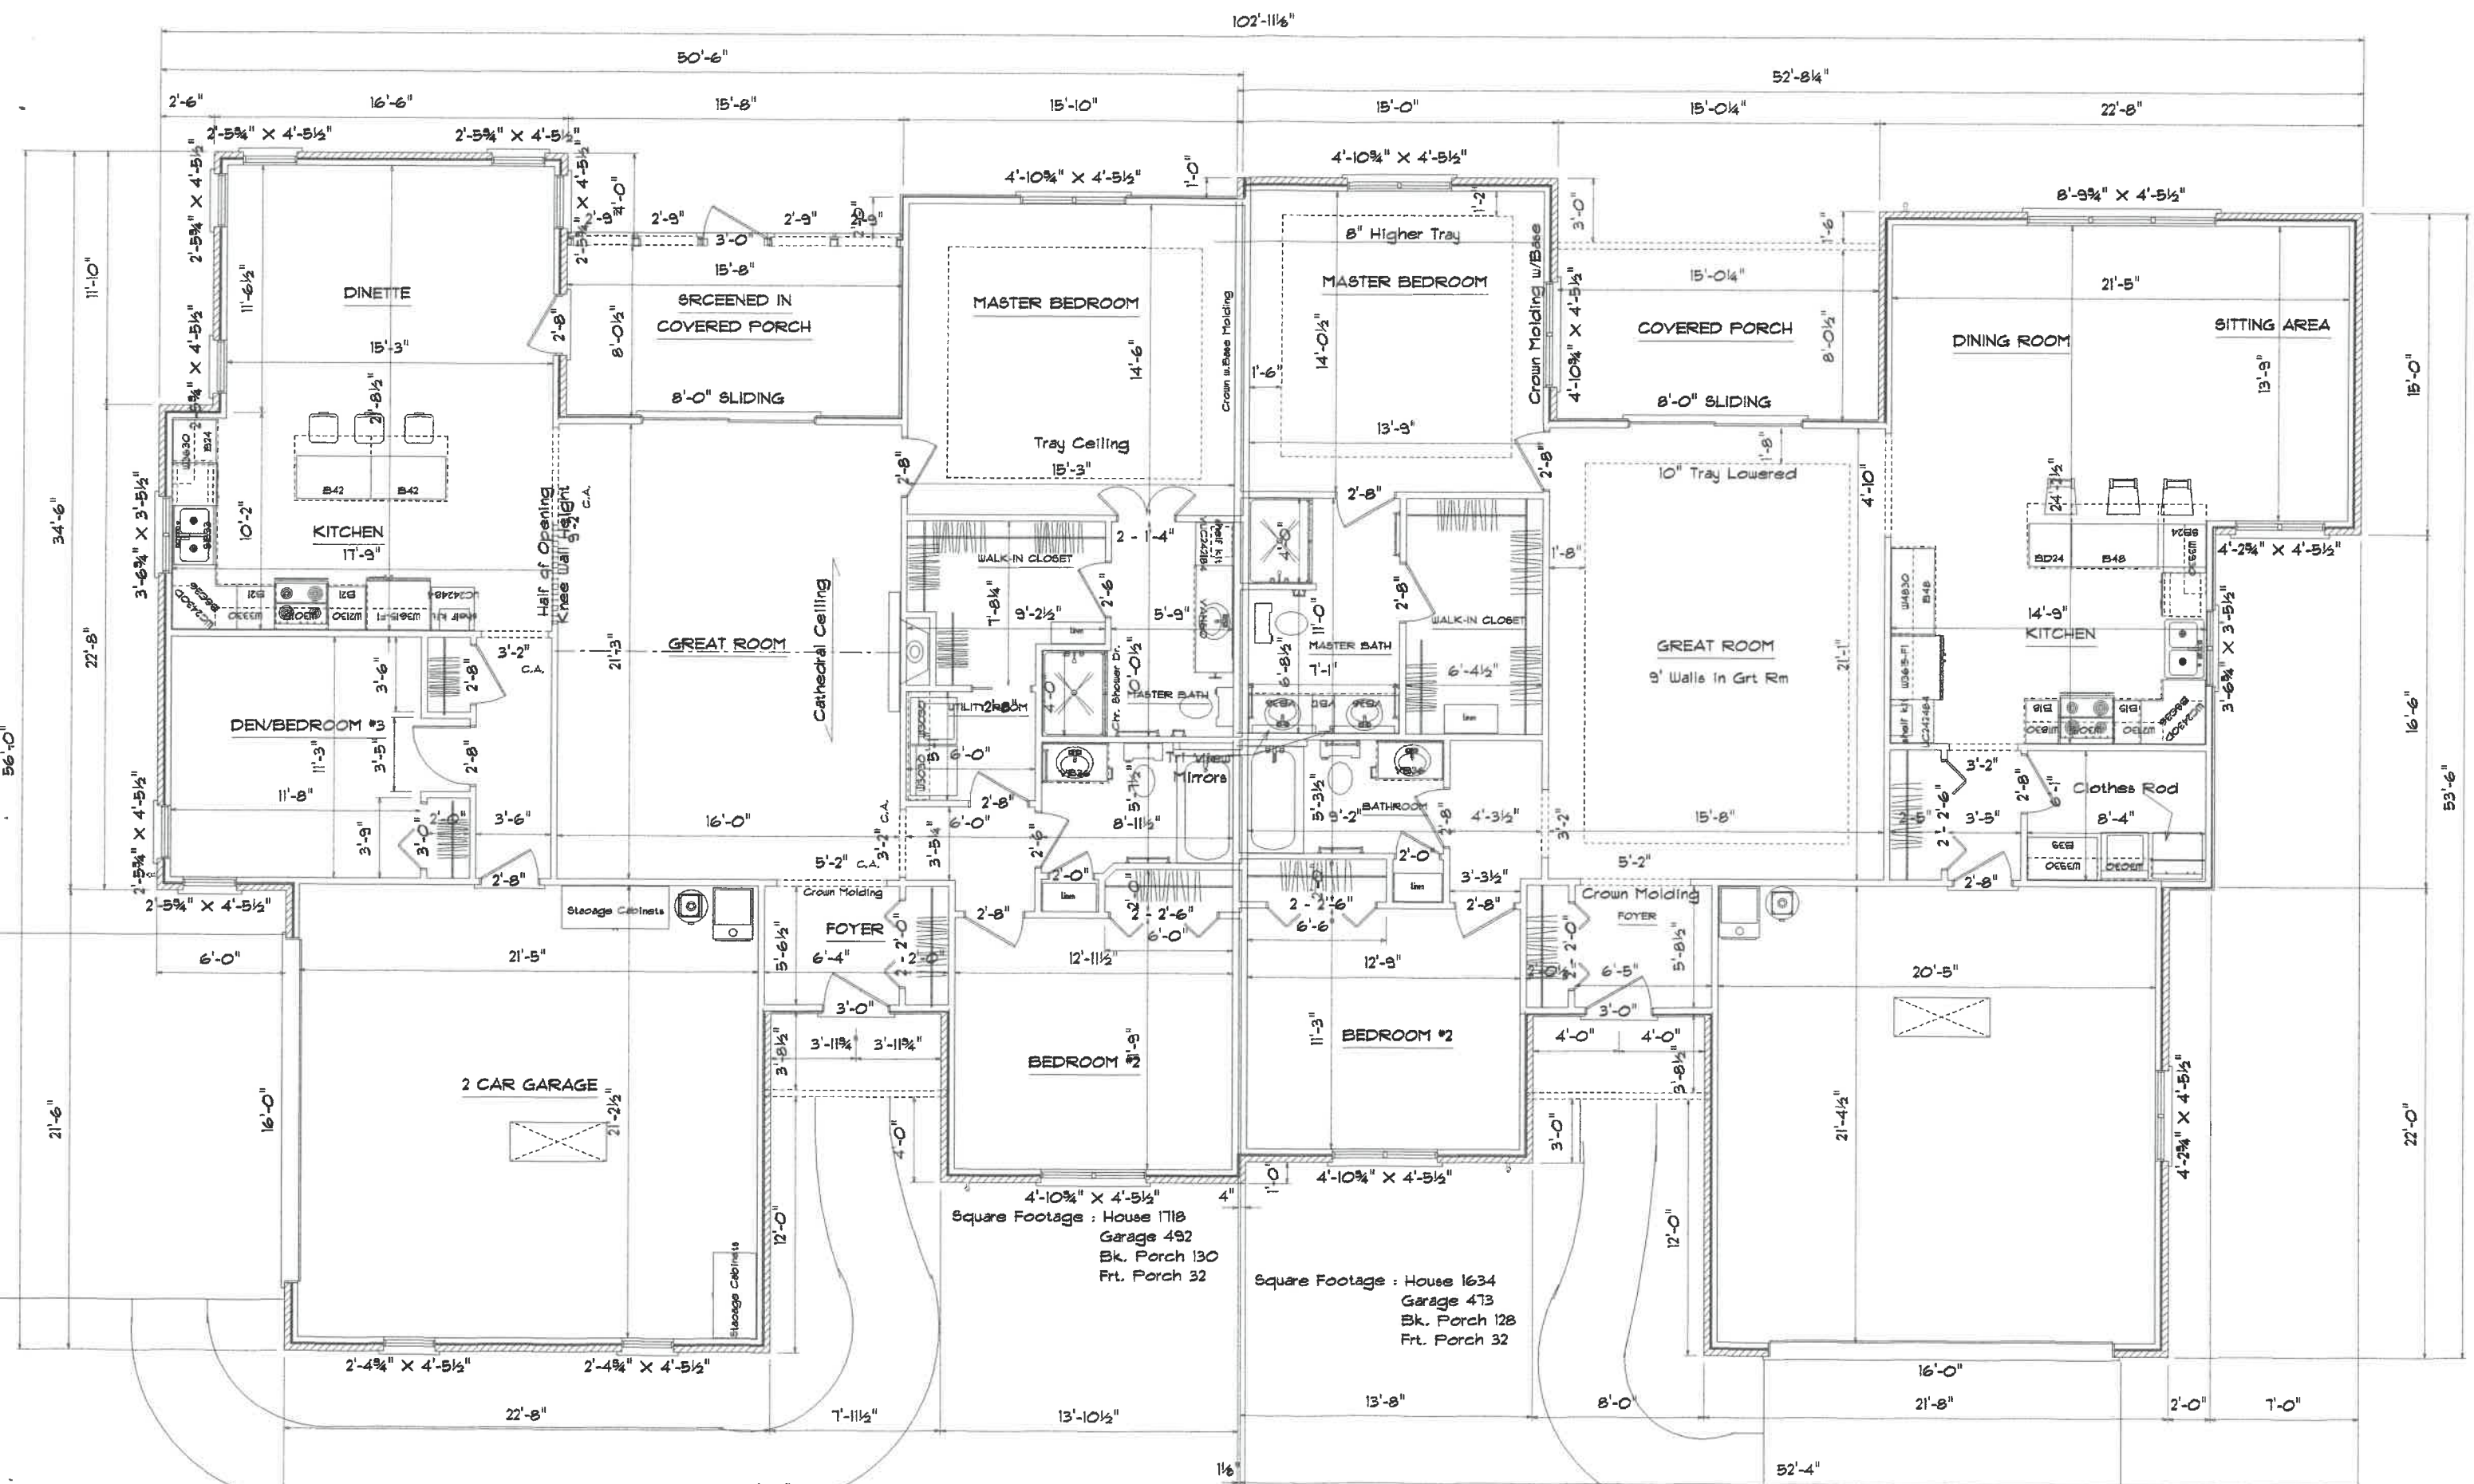

4'-10 1/4" X 4'-5 1/2"
 Square Footage : House 1718
 Garage 492
 Bk. Porch 130
 Frt. Porch 32

| | |
|-------------------------------|----------------|
| Kahle Design & Build | |
| Defiance, Oh | Phone 497-4805 |
| Scale: Var. 1/8" = 1'-0" | Date 01/18/02 |
| Ms. Cole Condominium | |
| Location : Bales Rd. Napoleon | |

ELECTRICAL PLAN

Square Footage : House 1718
 Garage 492
 Bk. Porch 130
 Frt. Porch 32

Square Footage : House 1634
 Garage 473
 Bk. Porch 128
 Frt. Porch 32

Kahle Design & Build
 Defiance, Oh Phone 487-4805
 Scale: Var. 1/8" = 1'-0" Date 01/12/02
 Ms. Rosemarie Cole
 Location : Bates Rd. Napoleon

• Roof Specification •
Roof Pitch 6/12
Eave Overhang 16"
Gable Overhang 8"
Degree Of Roof 26.5

Scale : 1" = 40'

KAHLE DESIGN & BUILD
 DEFIANCE, OHIO
 Ph. 437-4803 H. or 782-7156 Off.
Plan of CHELSEA CONDO'S