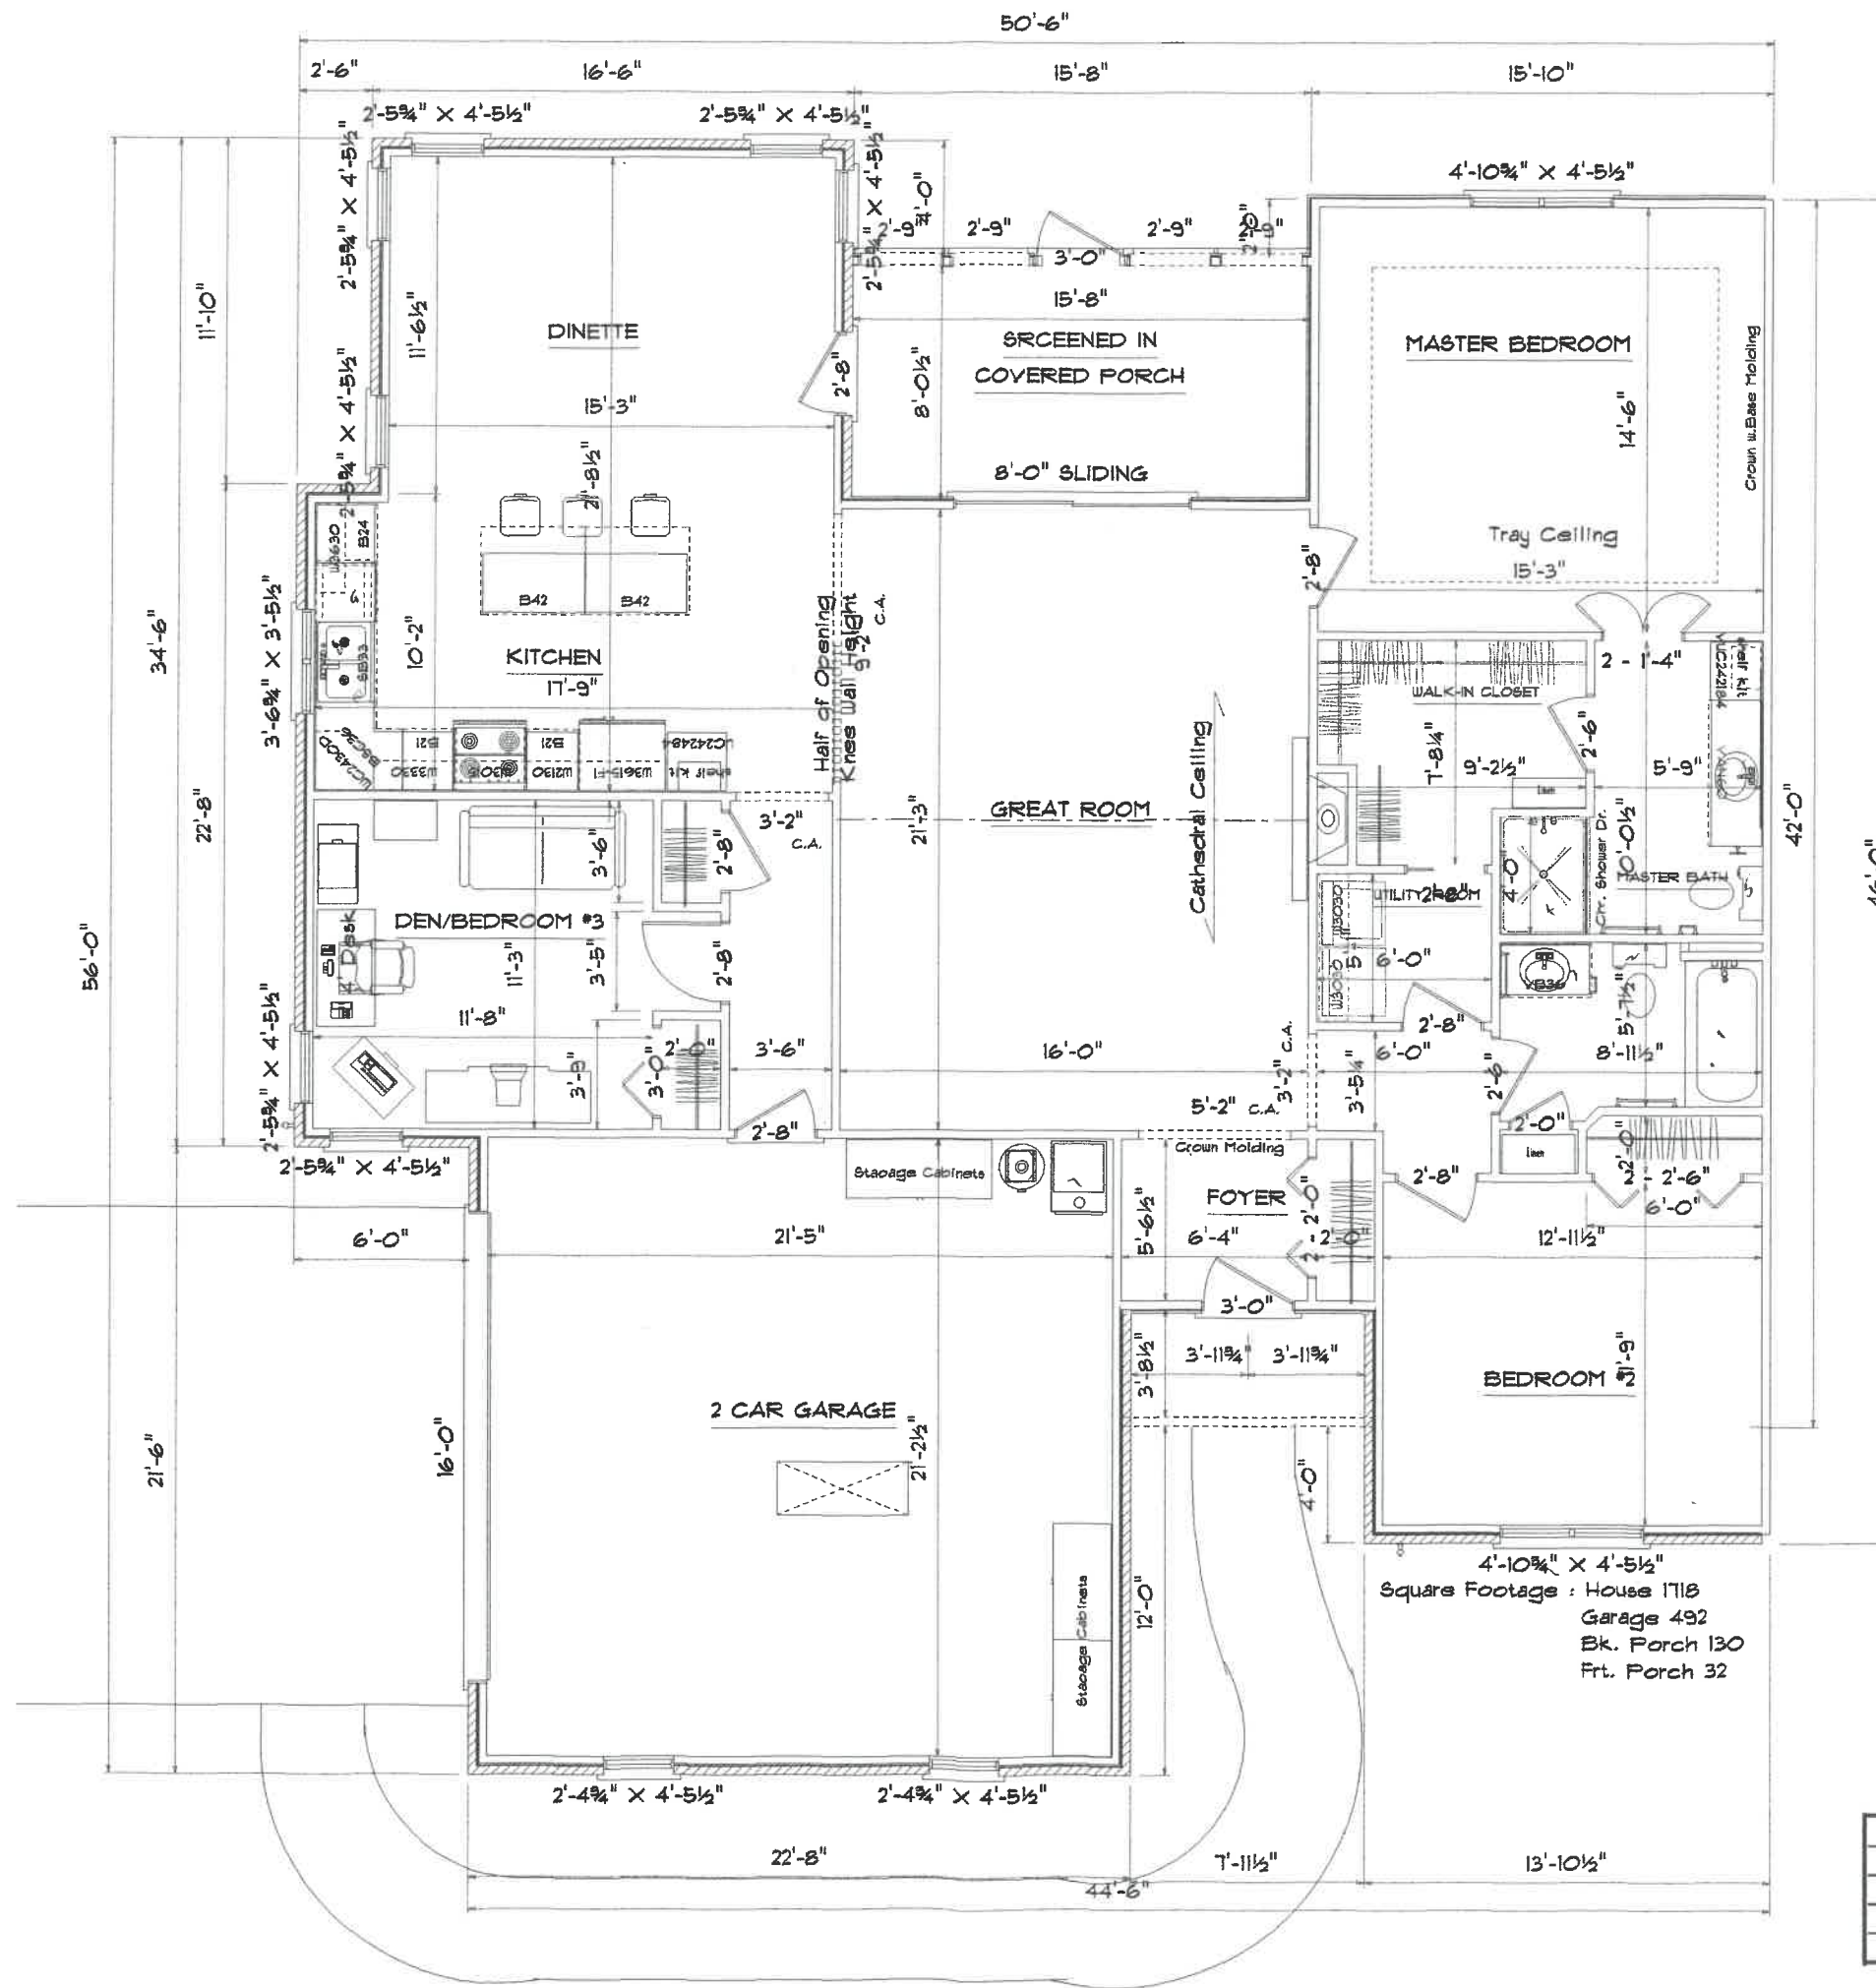

FRONT ELEVATION

REAR ELEVATION

1132 Boles Rd

| | |
|-------------------------------|----------------|
| Kahle Design & Build | |
| Defiance, Oh | Phone 437-4805 |
| Scale: Var: 1/8" | Date 01/19/02 |
| Ms. Ross Marie Cole | |
| Location: Chelsea Condominium | |

RIGHT ELEVATION 4" Vinyl Siding

4" Vinyl Siding 5 1/2" Box Window 6" Wood Siding

LEFT ELEVATION

| | |
|---------------------------------|----------------|
| <i>Kahle Design & Build</i> | |
| Defiance, Oh | Phone 437-4805 |
| Scale: Var. 1/8" | Date 01/19/02 |
| Chelsea Condominium | |
| Location: Sales Rd. Napoleon | |

4'-10 1/4" X 4'-5 1/2"
 Square Footage : House 1718
 Garage 492
 Bk. Porch 130
 Frt. Porch 32

| | |
|-------------------------------|----------------|
| Kahle Design & Build | |
| Defiance, Oh | Phone 497-4805 |
| Scale: Var. 1/8" = 1'-0" | Date 01/18/02 |
| Ms. Cole Condominium | |
| Location : Bales Rd. Napoleon | |

ELECTRICAL PLAN

Square Footage : House 1718
 Garage 492
 Bk. Porch 130
 Frt. Porch 32

Square Footage : House 1634
 Garage 473
 Bk. Porch 128
 Frt. Porch 32

Kahle Design & Build
 Defiance, Oh Phone 487-4805
 Scale: Var. 1/8" = 1'-0" Date 01/12/02
 Ms. Rosemarie Cole
 Location : Bates Rd. Napoleon