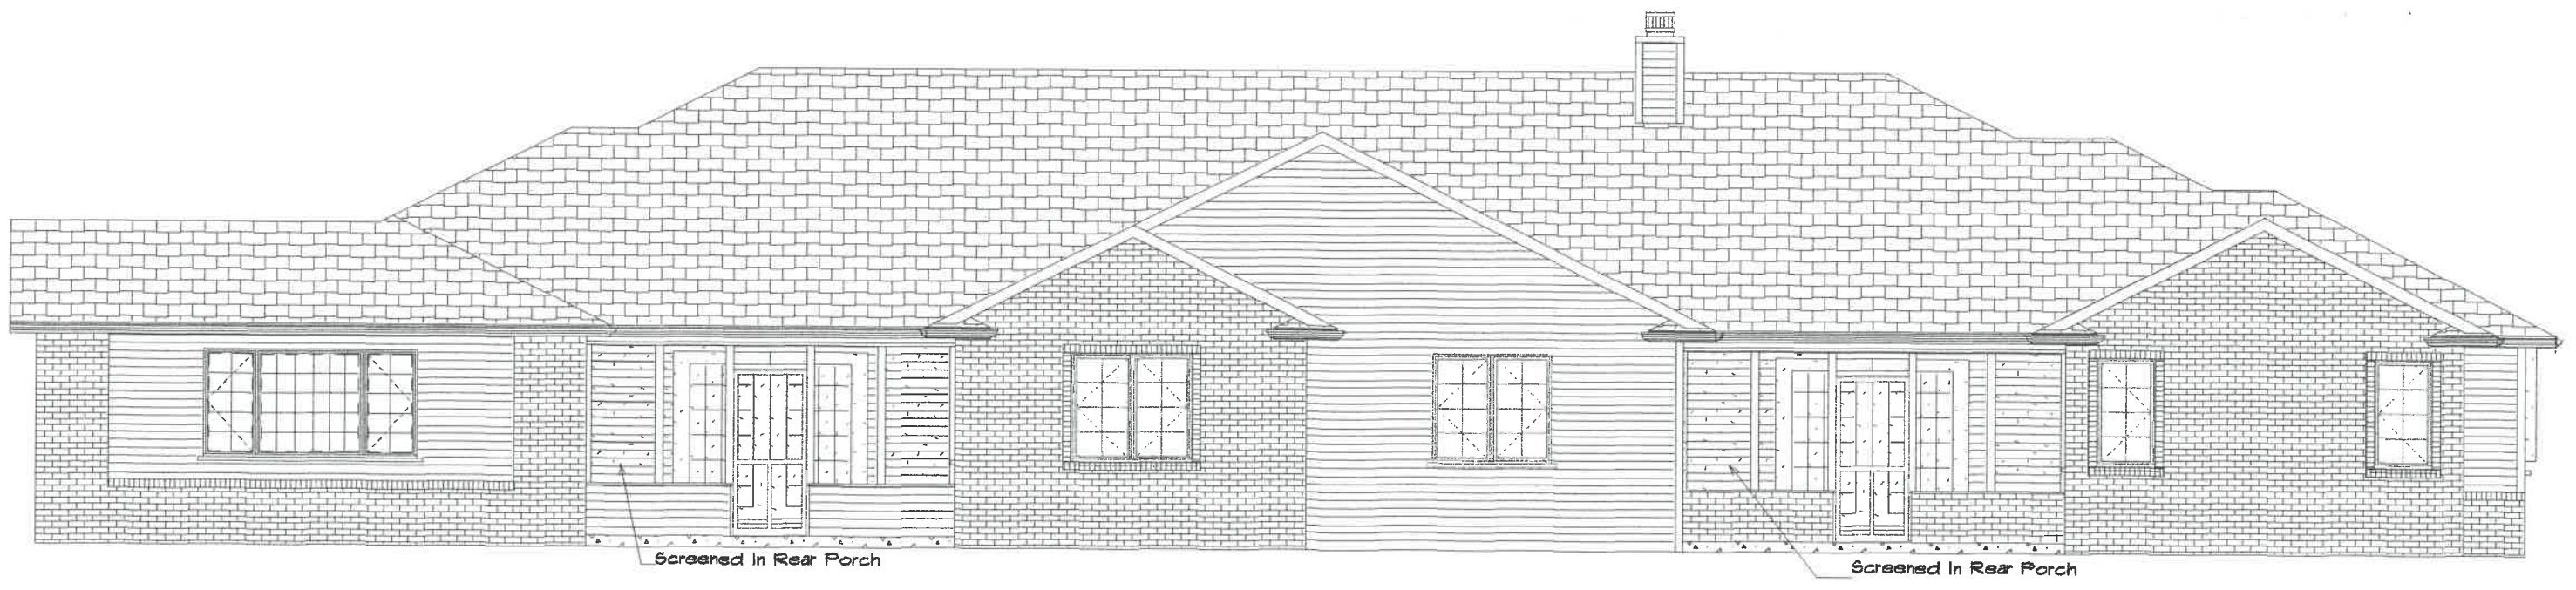

FRONT ELEVATION

REAR ELEVATION

1132 Boles Rd

| | |
|-------------------------------|----------------|
| Kahle Design & Build | |
| Defiance, Oh | Phone 437-4805 |
| Scale: Var: 1/8" | Date 01/19/02 |
| Ms. Ross Marie Cole | |
| Location: Chelsea Condominium | |

RIGHT ELEVATION 4" Vinyl Siding

4" Vinyl Siding 5 1/2" Box Window 6" Wood Siding

LEFT ELEVATION

| | |
|---------------------------------|----------------|
| <i>Kahle Design & Build</i> | |
| Defiance, Oh | Phone 437-4805 |
| Scale: Var. 1/8" | Date 01/19/02 |
| Chelsea Condominium | |
| Location: Sales Rd. Napoleon | |

4'-10 1/4" X 4'-5 1/2"
 Square Footage : House 1718
 Garage 492
 Bk. Porch 130
 Frt. Porch 32

| | |
|-------------------------------|----------------|
| Kahle Design & Build | |
| Defiance, Oh | Phone 497-4805 |
| Scale: Var. 1/8" = 1'-0" | Date 01/18/02 |
| Ms. Cole Condominium | |
| Location : Bales Rd. Napoleon | |

• Roof Specification •
Roof Pitch 6/12
Eave Overhang 16"
Gable Overhang 8"
Degree Of Roof 26.5

Scale : 1" = 40'

KAHLE DESIGN & BUILD
 DEFIANCE, OHIO
 Ph. 437-4803 H. or 782-7156 Off.
Plan of CHELSEA CONDO'S