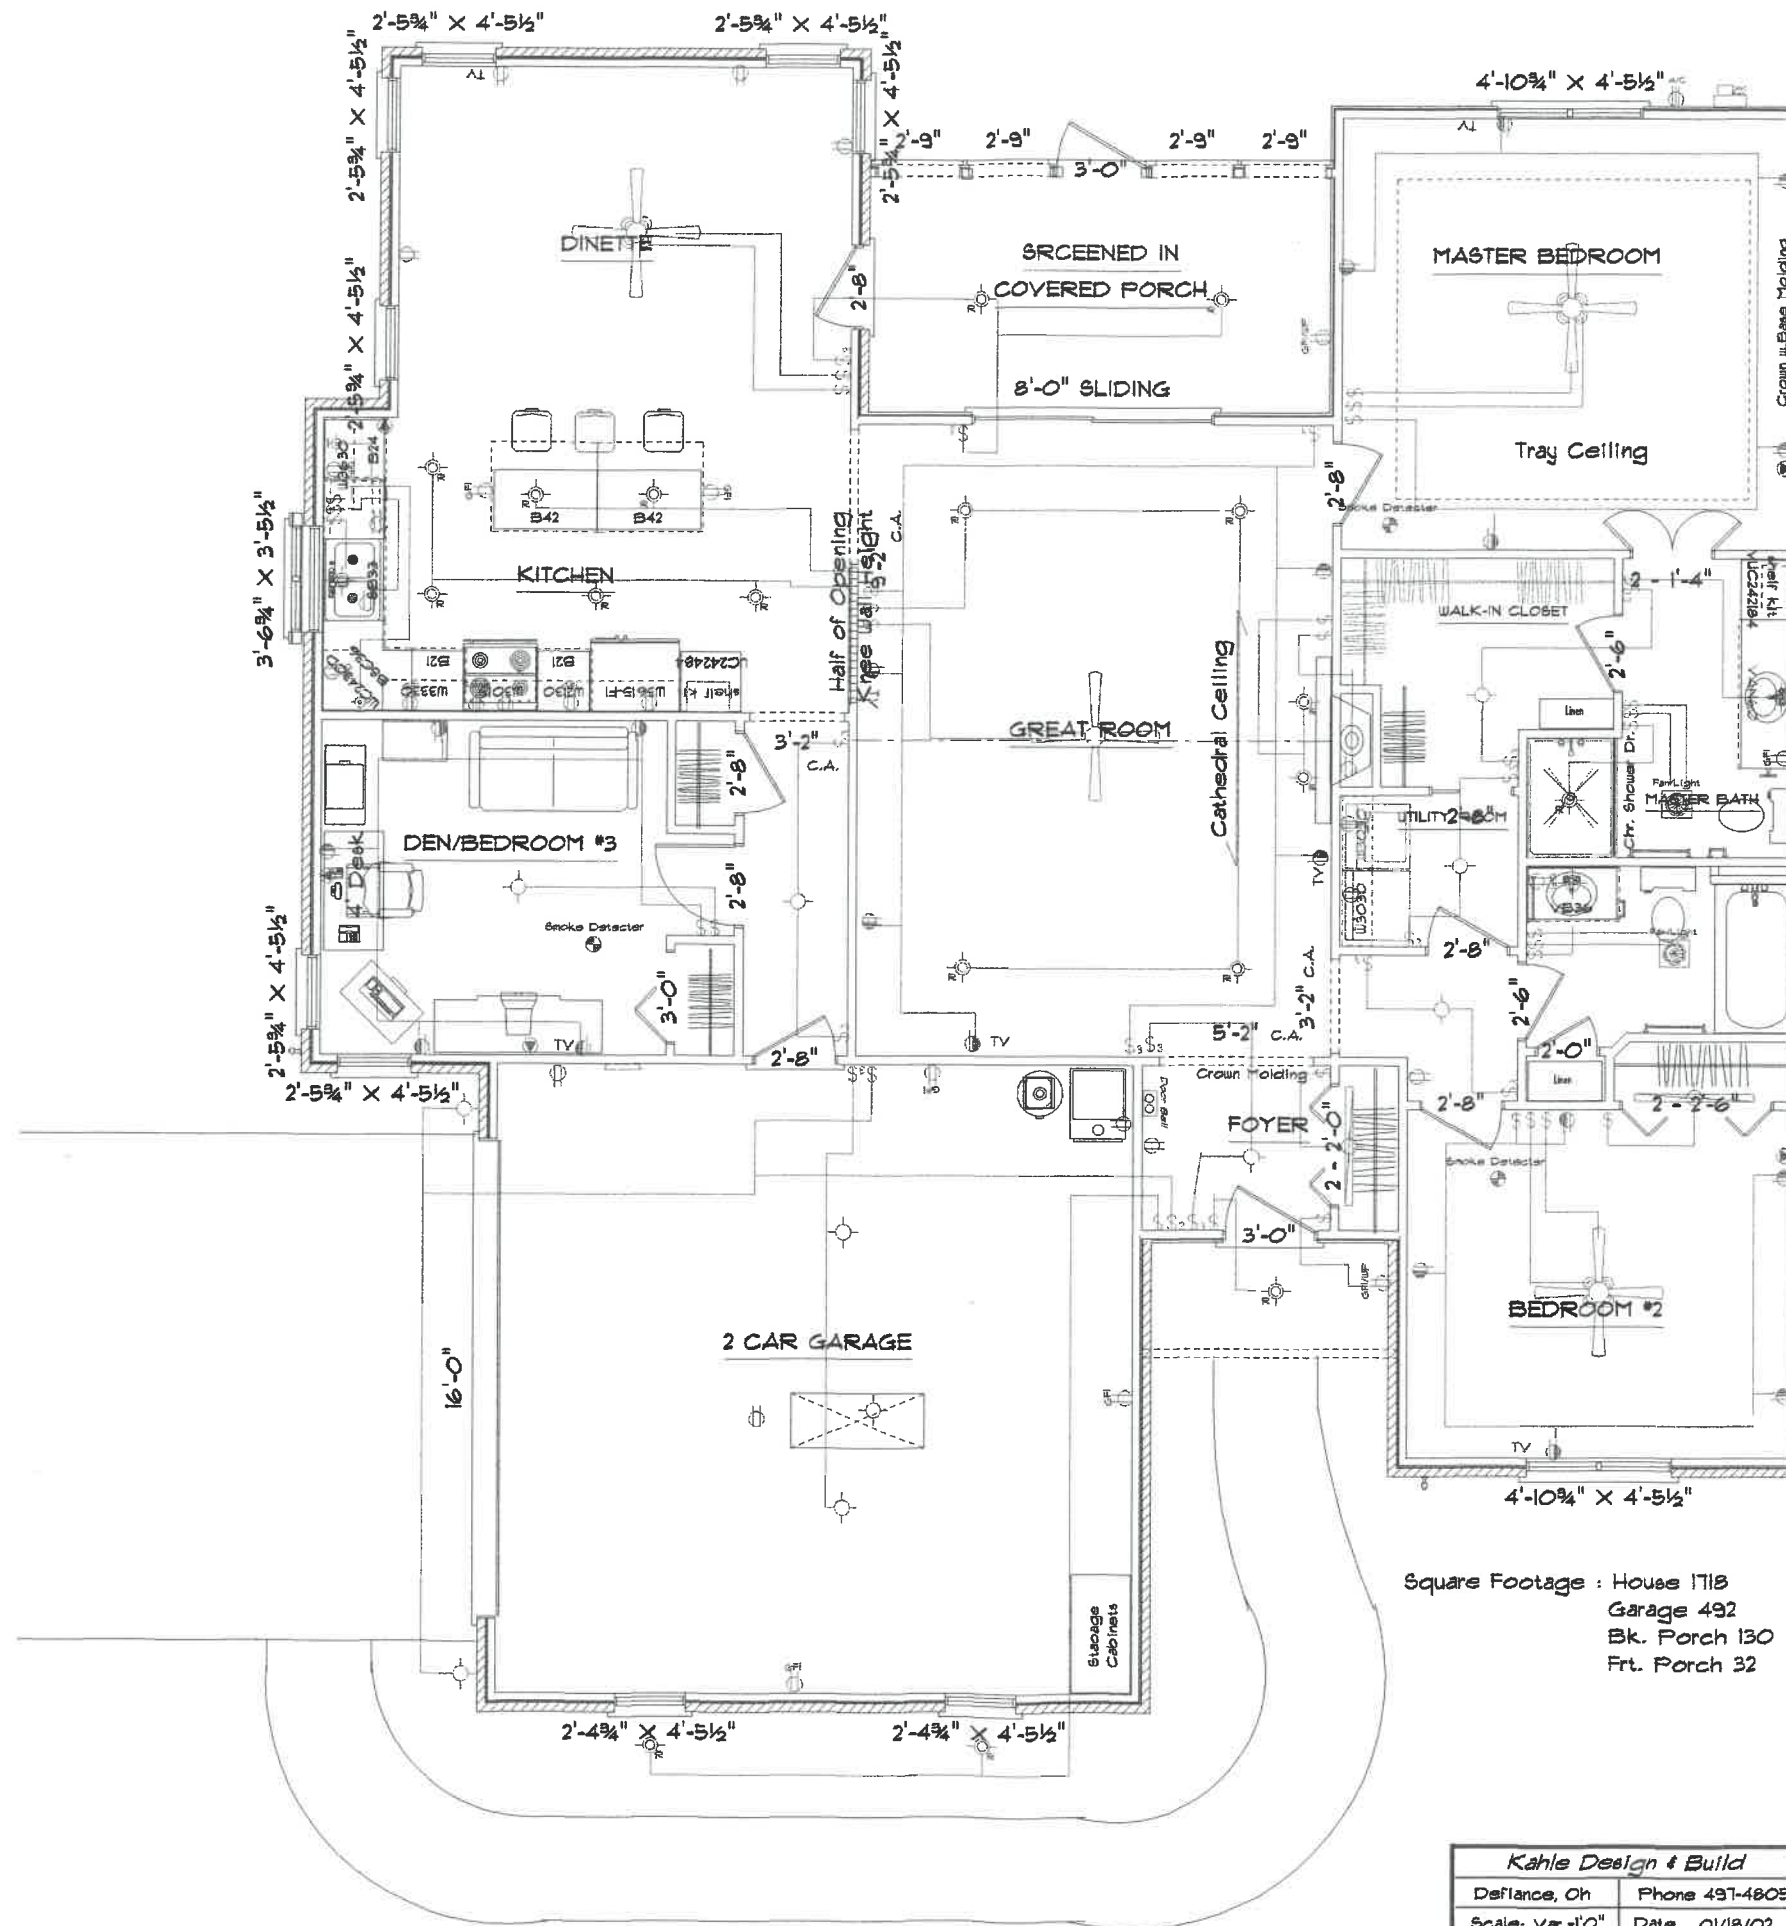

FRONT ELEVATION

REAR ELEVATION

1132 Boles Rd

| | |
|-------------------------------|----------------|
| Kahle Design & Build | |
| Defiance, Oh | Phone 437-4805 |
| Scale: Var: 1/8" | Date 01/19/02 |
| Ms. Ross Marie Cole | |
| Location: Chelsea Condominium | |

RIGHT ELEVATION 4" Vinyl Siding

4" Vinyl Siding 5 1/2" Box Window 6" Wood Siding

LEFT ELEVATION

| | |
|---------------------------------|----------------|
| <i>Kahle Design & Build</i> | |
| Defiance, Oh | Phone 437-4805 |
| Scale: Var. 1/8" | Date 01/19/02 |
| Chelsea Condominium | |
| Location: Sales Rd. Napoleon | |

4'-10 1/4" X 4'-5 1/2"
 Square Footage : House 1718
 Garage 492
 Bk. Porch 130
 Frt. Porch 32

| | |
|-------------------------------|----------------|
| Kahle Design & Build | |
| Defiance, Oh | Phone 497-4805 |
| Scale: Var. 1/8" = 1'-0" | Date 01/18/02 |
| Ms. Cole Condominium | |
| Location : Bales Rd. Napoleon | |

ELECTRICAL PLAN

Square Footage : House 1718
 Garage 492
 Bk. Porch 130
 Frt. Porch 32

Square Footage : House 1634
 Garage 473
 Bk. Porch 128
 Frt. Porch 32

Kahle Design & Build
 Defiance, Oh Phone 487-4805
 Scale: Var. 1/8" = 1'-0" Date 01/12/02
 Ms. Rosemarie Cole
 Location : Bates Rd. Napoleon